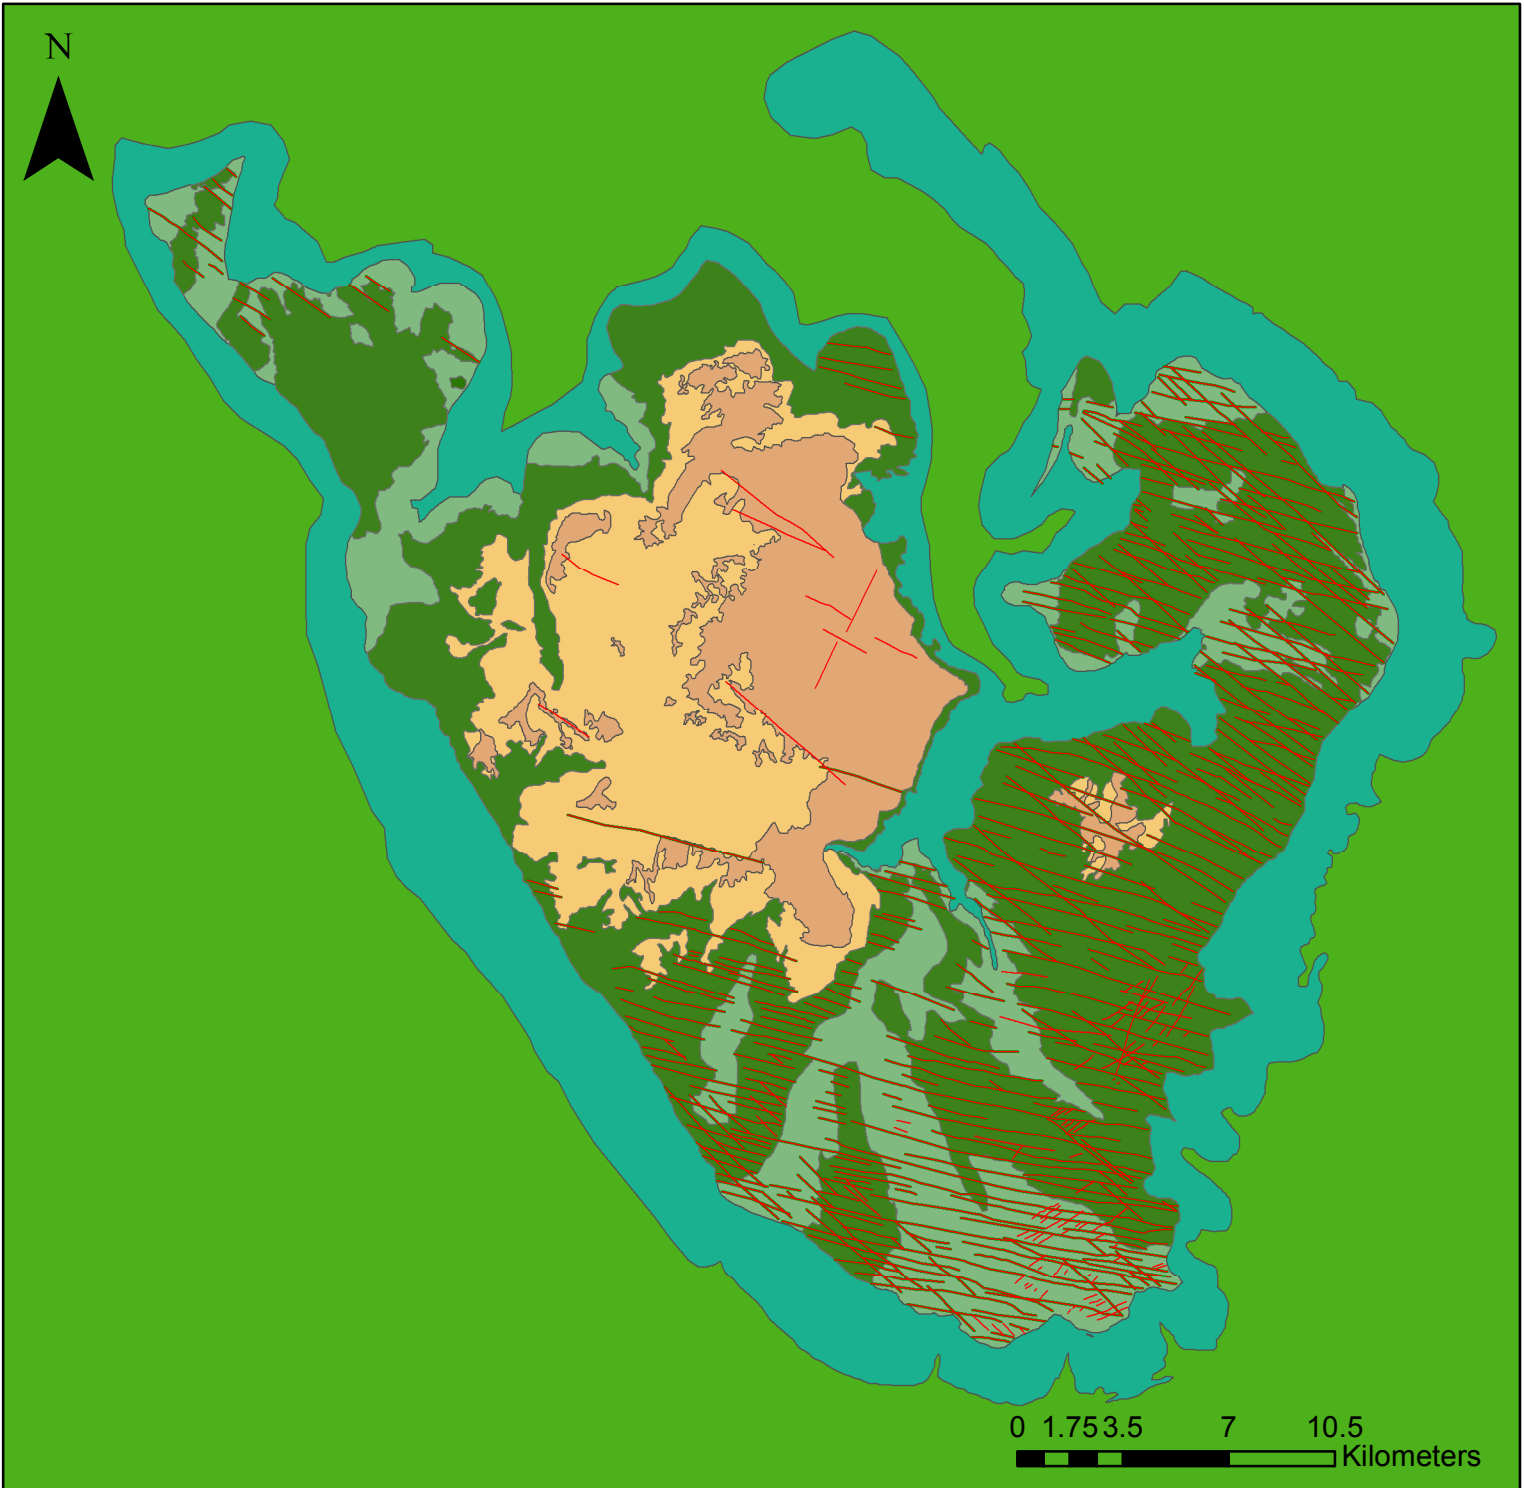

GEOLOGIC MAP OF AUYAN TEPUI (VENEZUELA)

1:250,000

Inama Riccardo
Università degli Studi di Padova - Dipartimento di Geoscienze

Legend

- Joints
- Alteration zone
- Diabase (Middle Proterozoic to Mesozoic)
- Upper Mataui formation (Early to Middle Proterozoic)
- Lower Mataui formation (Early to Middle Proterozoic)
- Umaipue formation (Early to Middle Proterozoic)
- Lower Roraima group (Early to Middle Proterozoic)